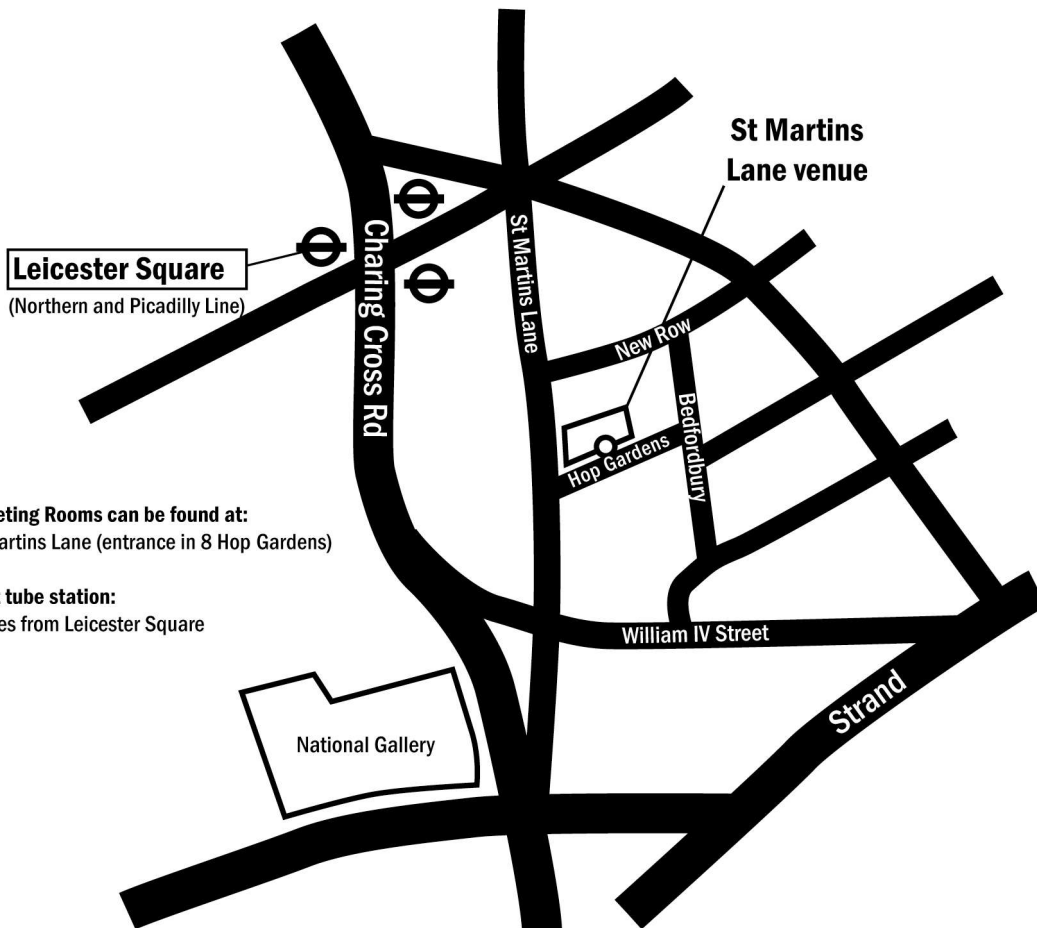

Map of St Martins Lane

Leicester Square
(Northern and Picadilly Line)

The Meeting Rooms can be found at:
51 St Martins Lane (entrance in 8 Hop Gardens)

Nearest tube station:
3 minutes from Leicester Square

National Gallery

St Martins
Lane venue

Charing
Cross Rd

St Martins
Lane

New Row

Hop
Gardens

Bedfordbury

William IV Street

Strand