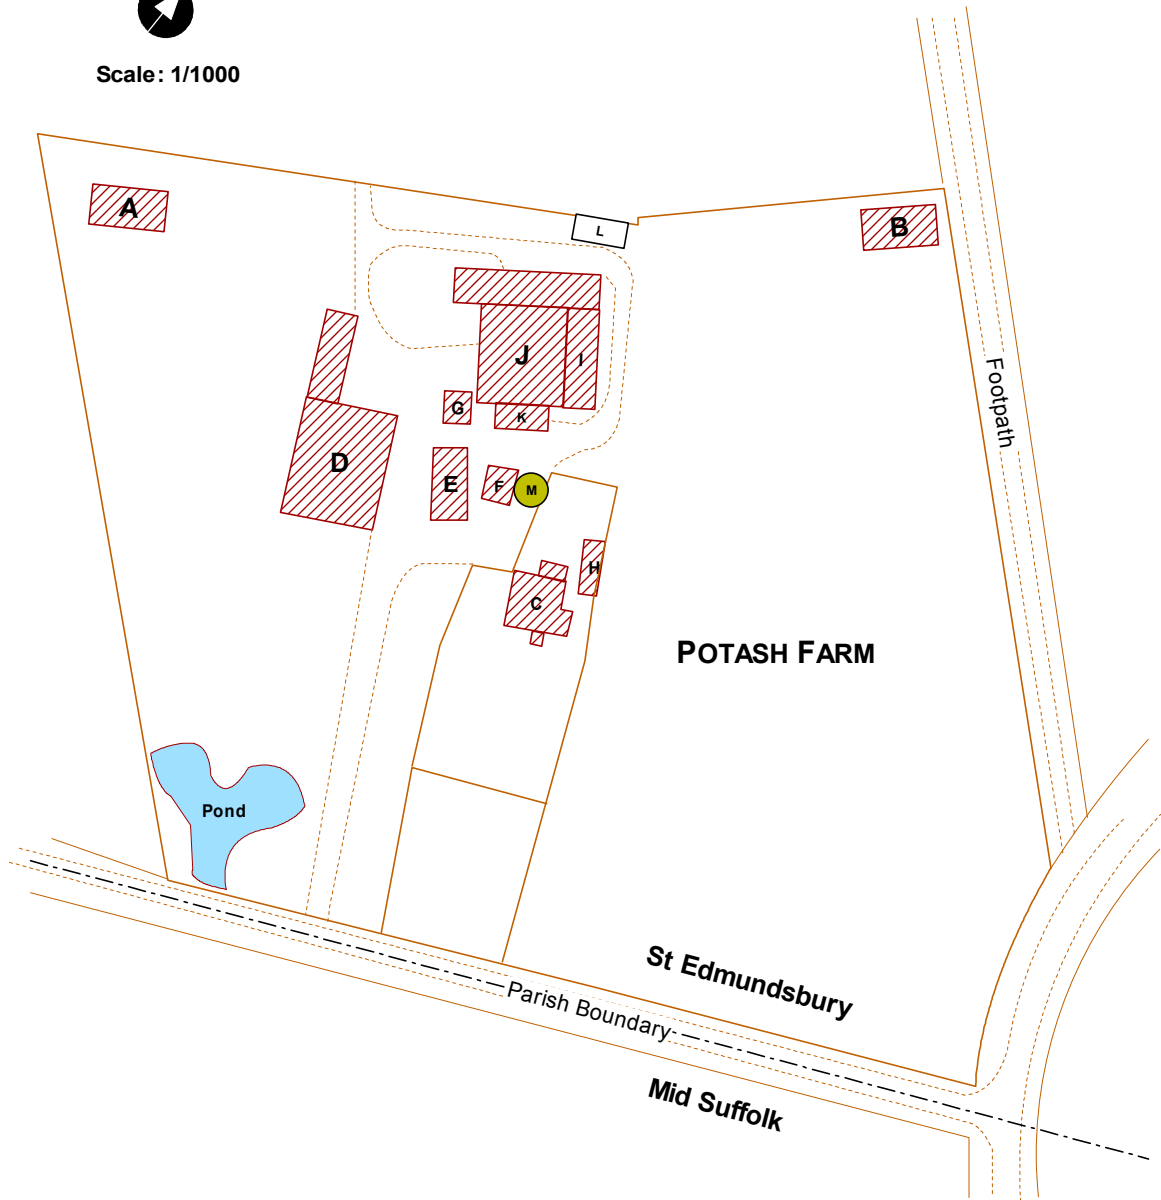

Site plan for Potash Farm

Scale: 1/1000

KEY

- | | |
|------------------------------------|-----------------------------------|
| A West Solitary – <i>Han Shan</i> | G Small Accommodation Block |
| B East Solitary – <i>Ryokan</i> | H..... Library |
| C House | I Suffolk Barn |
| D Shrine Room Barn and Shrine Room | J Farm Yard Barn |
| E Large Accommodation Block | K..... Gardening Shed |
| F Plant Room | M.....Bins |
| | L.....Compost heap |