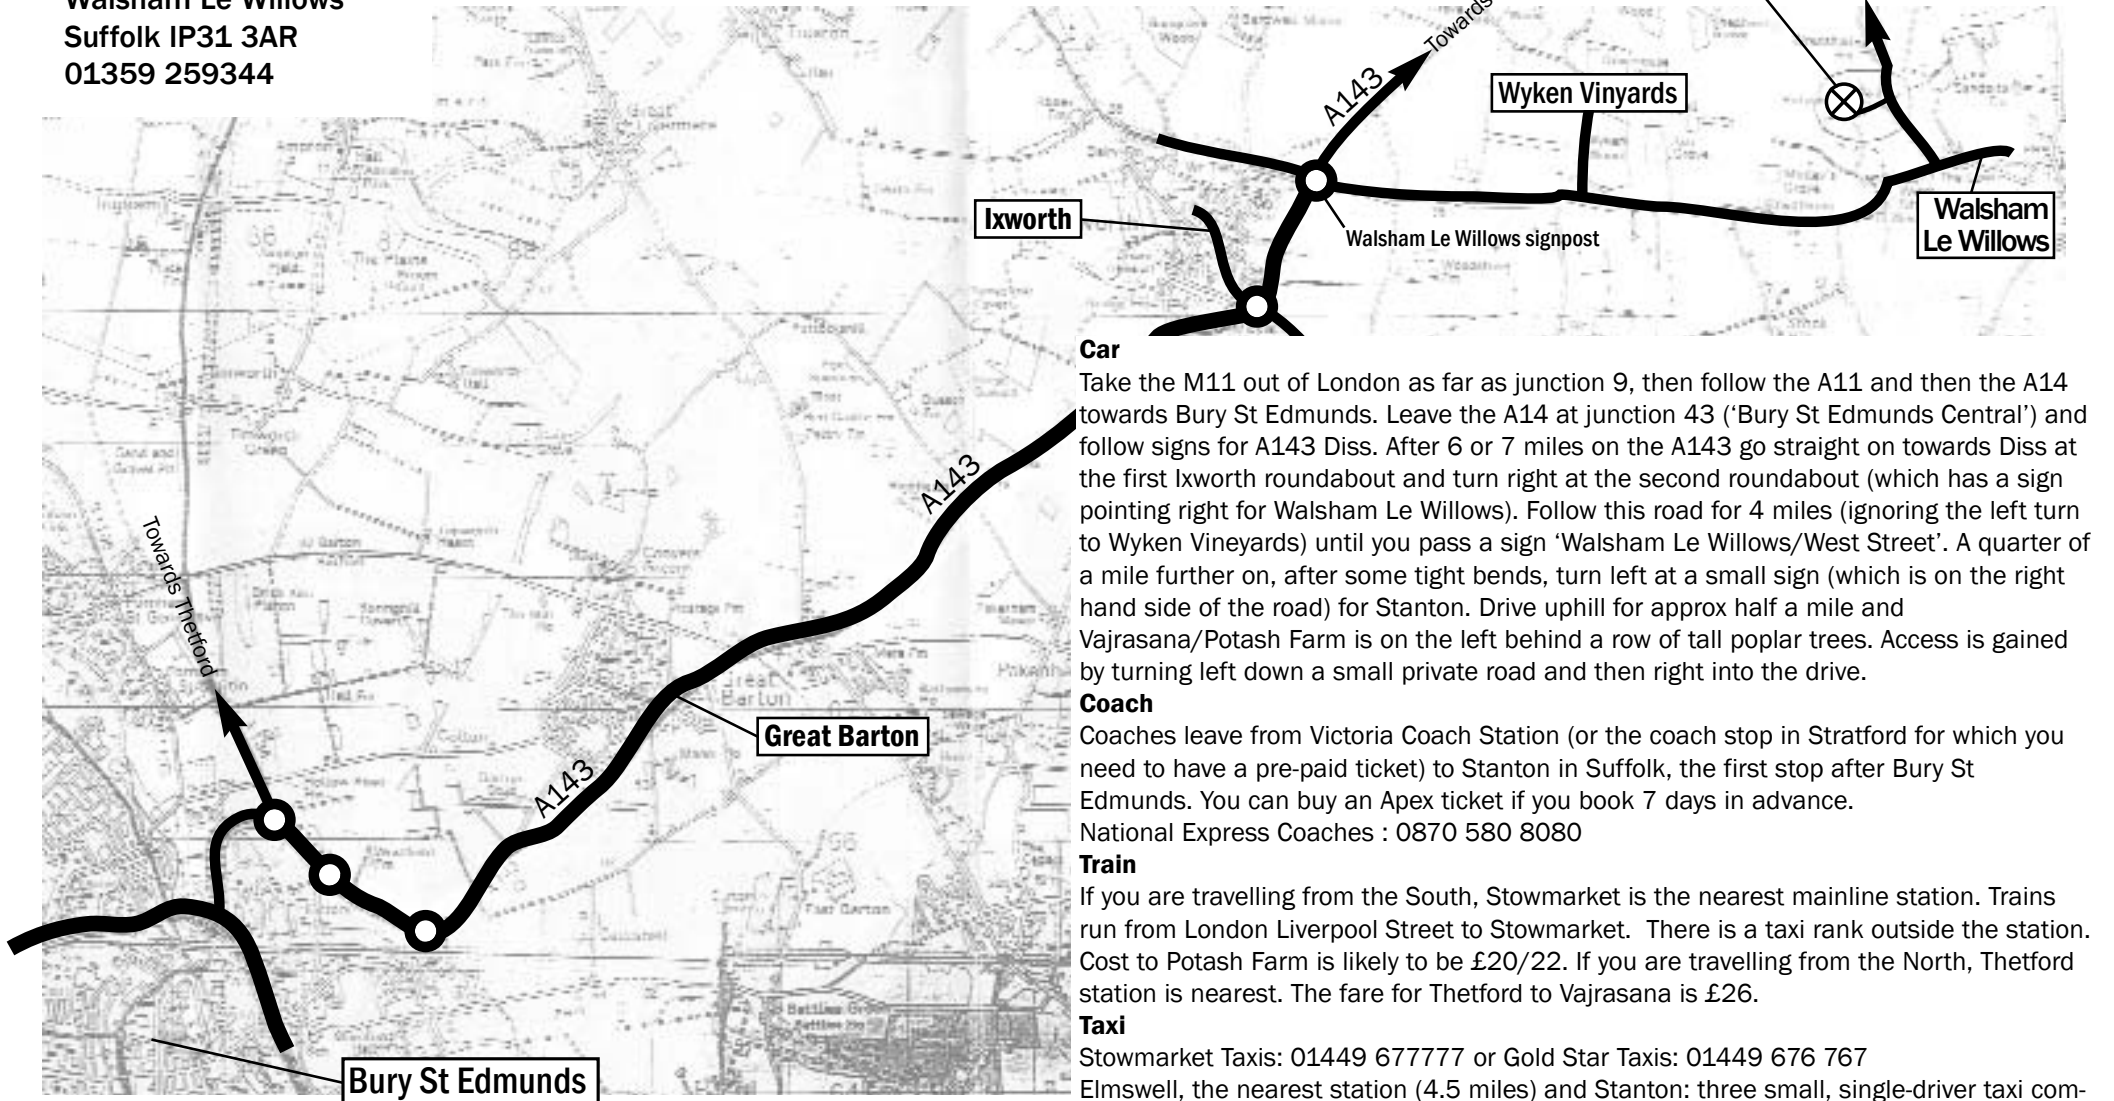

How to get to Vajrasana

London Buddhist Centre's
Retreat Centre 'Potash Farm'
Walsham Le Willows
Suffolk IP31 3AR
01359 259344

Car

Take the M11 out of London as far as junction 9, then follow the A11 and then the A14 towards Bury St Edmunds. Leave the A14 at junction 43 ('Bury St Edmunds Central') and follow signs for A143 Diss. After 6 or 7 miles on the A143 go straight on towards Diss at the first Ixworth roundabout and turn right at the second roundabout (which has a sign pointing right for Walsham Le Willows). Follow this road for 4 miles (ignoring the left turn to Wyken Vineyards) until you pass a sign 'Walsham Le Willows/West Street'. A quarter of a mile further on, after some tight bends, turn left at a small sign (which is on the right hand side of the road) for Stanton. Drive uphill for approx half a mile and Vajrasana/Potash Farm is on the left behind a row of tall poplar trees. Access is gained by turning left down a small private road and then right into the drive.

Train

If you are travelling from the South, Stowmarket is the nearest mainline station. Trains run from London Liverpool Street to Stowmarket. There is a taxi rank outside the station. Cost to Potash Farm is likely to be £20/22. If you are travelling from the North, Thetford station is nearest. The fare for Thetford to Vajrasana is £26.

Taxi

Stowmarket Taxis: 01449 677777 or Gold Star Taxis: 01449 676 767
Elmswell, the nearest station (4.5 miles) and Stanton: three small, single-driver taxi companies: Regency Taxis 01359 251595/07969125320 and Inglenook Chauffeur Cars 01953 681541/07818 093808. BK Cars. 07787 551185. (Elmswell-Vajrasana: £10-15) (Stanton-Vajrasana: £3-5.) You must book two days in advance to confirm availability for these companies. Taxis from Thetford: 21st Century Taxi Co. 01842 764576.